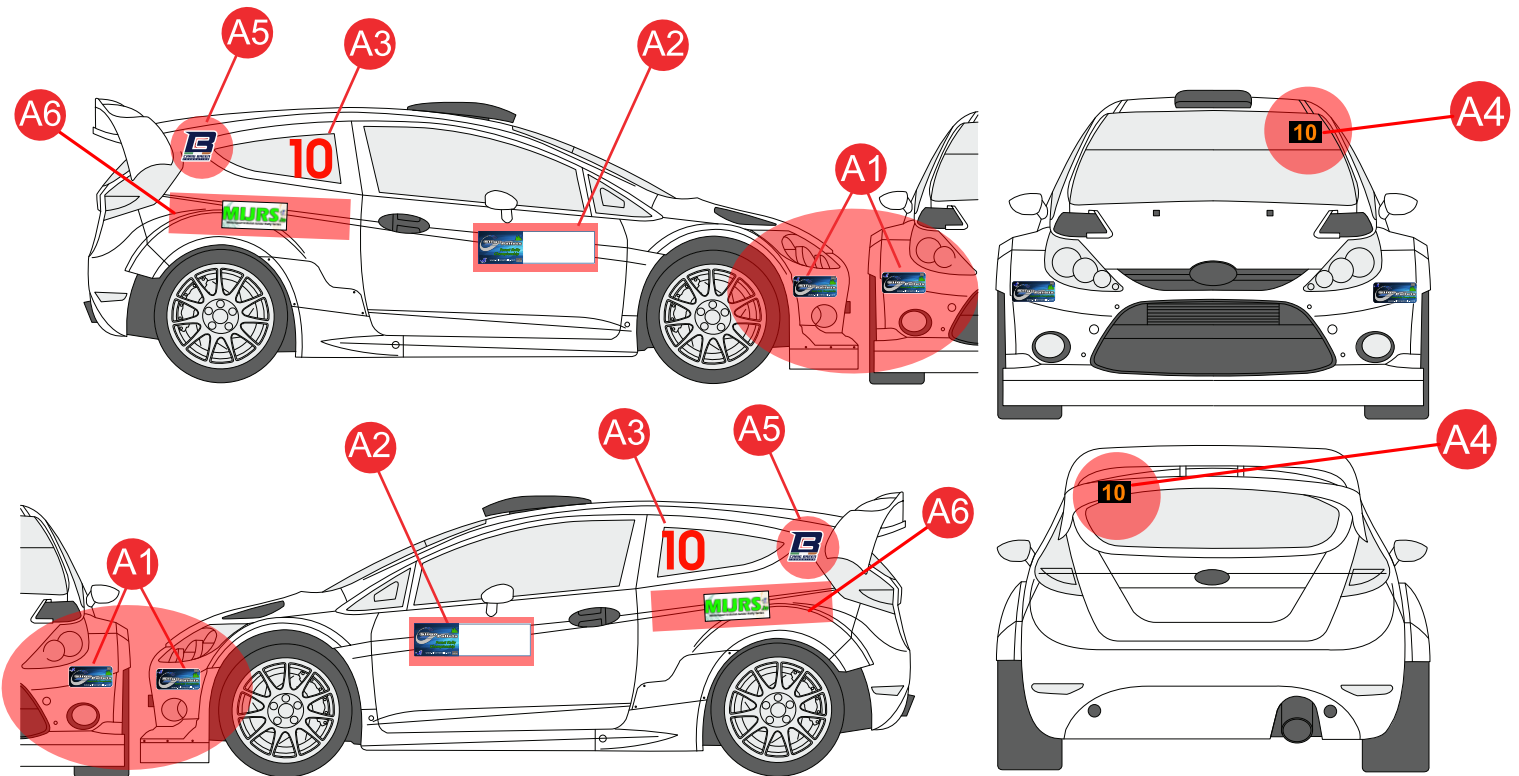

Championship Decal Positions

- ALL **A1** is Small Sligo Pallets Forest Championship Decal x2
- ALL **A2** is Sligo Pallets Forest Championship Event Door Plate x2
- ALL **A3** is Event Main Competition Numbers x2
- ALL **A4** is Event Front/Rear Numbers x2 (Note to be placed on Navigator Side top corner)
- J1000 **A5** Craig Breen Foundation J1000 Decal (J1000 Competitors only)
- MIJRS **A6** Motorsport Ireland Junior Rally Series Decal (MIJRS Competitors Only)

Championship Decals and Door Plates **MUST** be kept within the RED areas shown below

Competitors may be required by the championship organizers to carry additional decals on individual or all events

The onus is on competitors to ensure they carry the correct decals in the correct positions